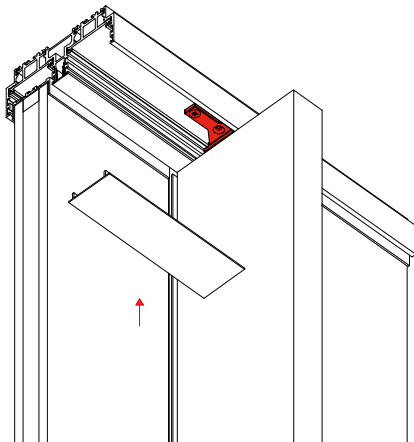

Silence Kit

introduction

The **panoramah! silence kit** is an acoustic design approach that aims to provide a sound reduction index for specific panoramah! projects. The technical details definition, such as glass composition, including laminated glass with silence interlayers, window typology, central mullions configuration or add-ons placed in critical points, all together will help to achieve the desired window sound insulation performance.

Le ah! silence kit est une approche de conception acoustique qui vise à fournir un indice d'affaiblissement au bruit, pour des projets panoramah! spécifiques. La définition des détails techniques tels que: composition du verre notamment feuilleté avec des films acoustiques, la typologie des fenêtres, la configuration des montants centraux ou les compléments ajoutés sur certains points critiques. Tous ces éléments contribuent à atteindre les performances souhaitées en matière d'isolation acoustique des fenêtres.

typology

	sliding / sliding	sliding / fixed	fixed
acoustic performance			

construction

central mullions	reinforced: 30NR / 42NR
add-ons	rail wind stoppers weather brush seals joints à brosse étanches coupe-vent
glass	silence laminated glass verre feuilleté acoustique

1 main frame cadre principale	A 38mm
2 glass vitrage	B 15mm
3 polyamide polyamide	C 124mm
4 silence kit add-ons kit silence	D 48mm
	E 10mm