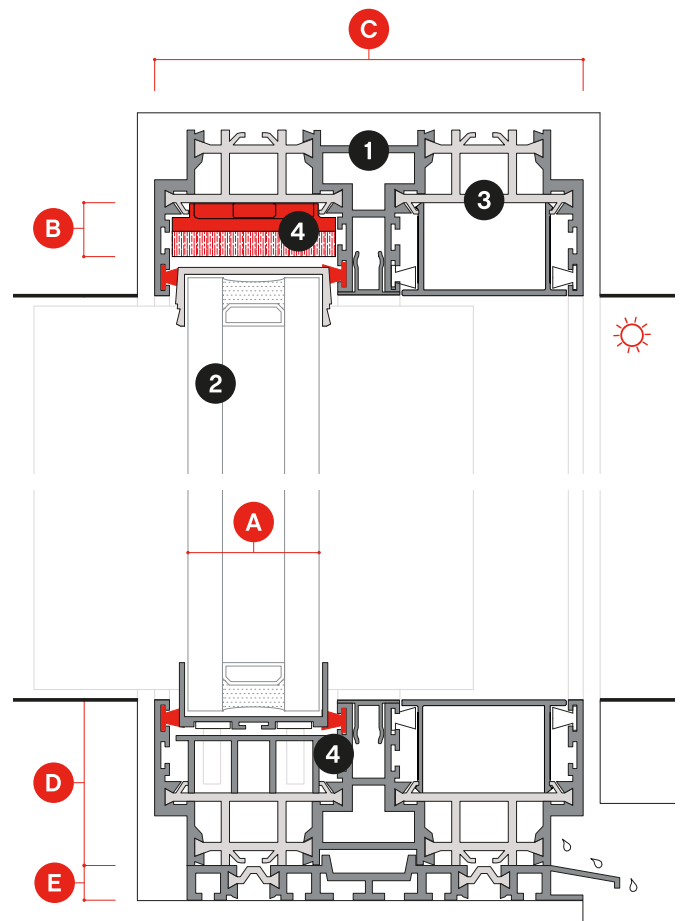

Silence Kit

introduction

The **panoramah! silence kit** is an acoustic design approach that aims to provide a sound reduction index for specific panoramah! projects. The technical details definition, such as glass composition, including laminated glass with silence interlayers, window typology, central mullions configuration or add-ons placed in critical points, all together will help to achieve the desired window sound insulation performance.

Le ah! silence kit est une approche de conception acoustique qui vise à fournir un indice d'affaiblissement au bruit, pour des projets panoramah! spécifiques. La définition des détails techniques tels que: composition du verre notamment feuilleté avec des films acoustiques, la typologie des fenêtres, la configuration des montants centraux ou les compléments ajoutés sur certains points critiques. Tous ces éléments contribuent à atteindre les performances souhaitées en matière d'isolation acoustique des fenêtres.

typology

	sliding / sliding	sliding / fixed	fixed
acoustic performance			

construction

central mullions	reinforced: 30NR / 42NR
add-ons	rail wind stoppers weather brush seals joints à brosse étanches coupe-vent
glass	silence laminated glass verre feuilleté acoustique

1 main frame cadre principale	A 38mm
2 glass vitrage	B 15mm
3 polyamide polyamide	C 124mm
4 silence kit add-ons kit silence	D 48mm
	E 10mm